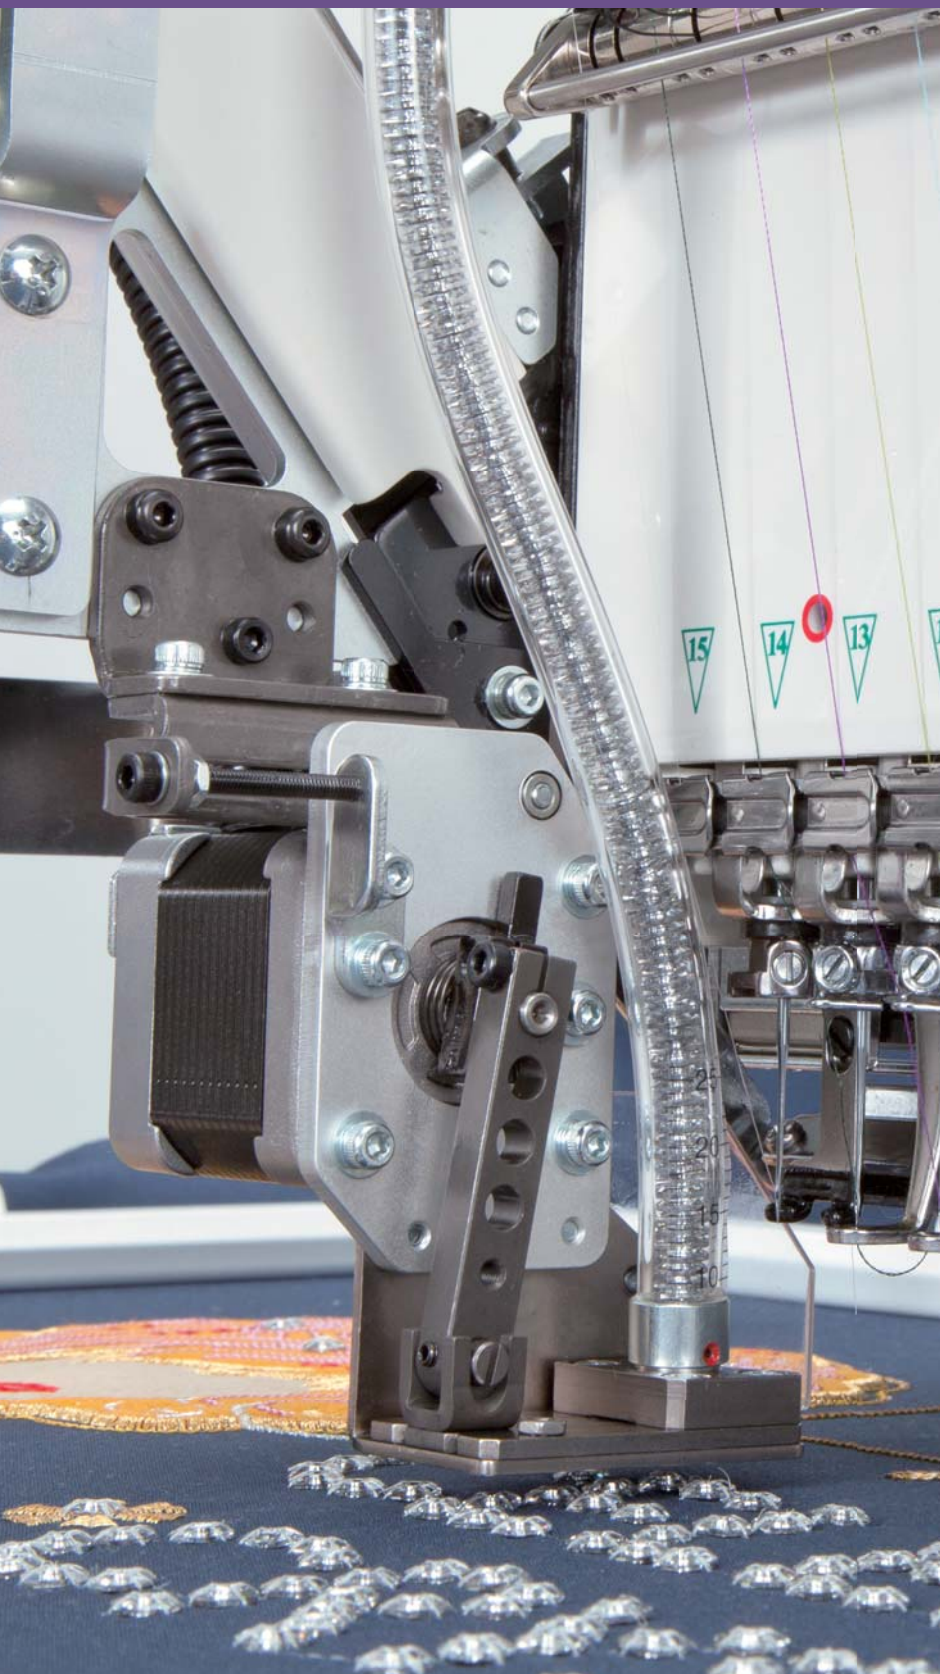

[Factory option]

Lochrose Embroidery Device

Max.
750 rpm

Add some more real sophistication with crystals !

Splendor of crystal elements is now at your will !
Embroider them on anything like sweat shirts up to thick leather goods.

Applicable models

TFMX-C (Single head)

TFMX(-C) Series

TFMS-C (Single head)

TFMX-II(C) Series

TEMX-C (Single head)

*This device is installable only to L (Left) side.

*Revolutions may vary depending on machine models, applicable conditions or frame types.